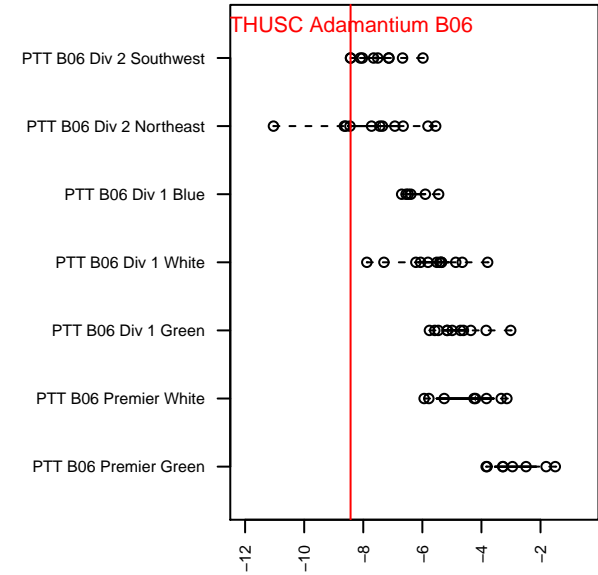

THUSC Adamantium B06

Tualatin Hills United SC
 Beaverton, OR
 B06 total strength=448
 attack=0.52 defense=0.17
 fall league = PTT B06 Div 2 Southwest
 spr league = Spr OYS B06 Div 2 Orange

alt names used:
 THUSC 06B United Adamantium
 THUSC 06B United Adamantium

Venues played:
 2016 PTT B06 Division 2 Southwest
 2016 Spr OYS B06 Division 2 Orange

**attack and defense variance (black dot)
relative to other teams
and top 10 in region**

**attack and defense rating
relative to others at age
and all opponents in last 13 months**